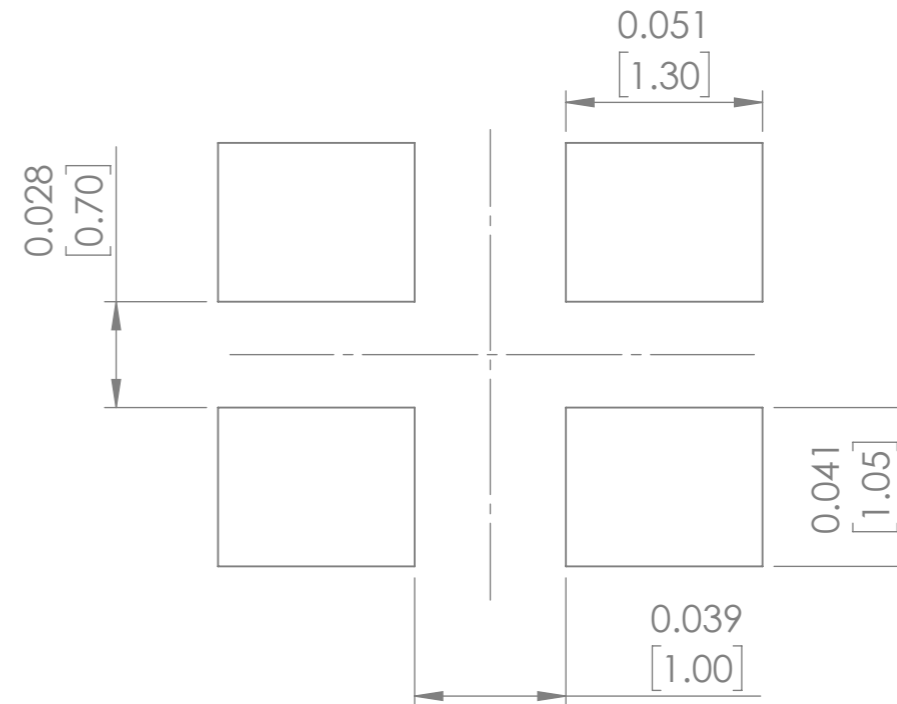

**TOP VIEW**

**SIDE VIEW**

**BOTTOM VIEW**

**TABLE 2**

Height (mm)	
ABM8	0.80 max
ABM81	0.65+/-0.05
ABM82	0.60+/-0.10

**Recommended Land Pattern**

**TOP VIEW**

**DIMENSIONS: INCHES[MM]**

**TOP PACKAGE MARKING IS FOR ILLUSTRATION PURPOSES ONLY**

DO NOT SCALE DRAWING		REVISION -	
5101 Hidden Creek Lane, Spicewood Texas-78669			
TITLE:		SMD Crystal	
DWG NO.:		ABM8	A3
SCALE: 16:1		SHEET 1 OF 1	