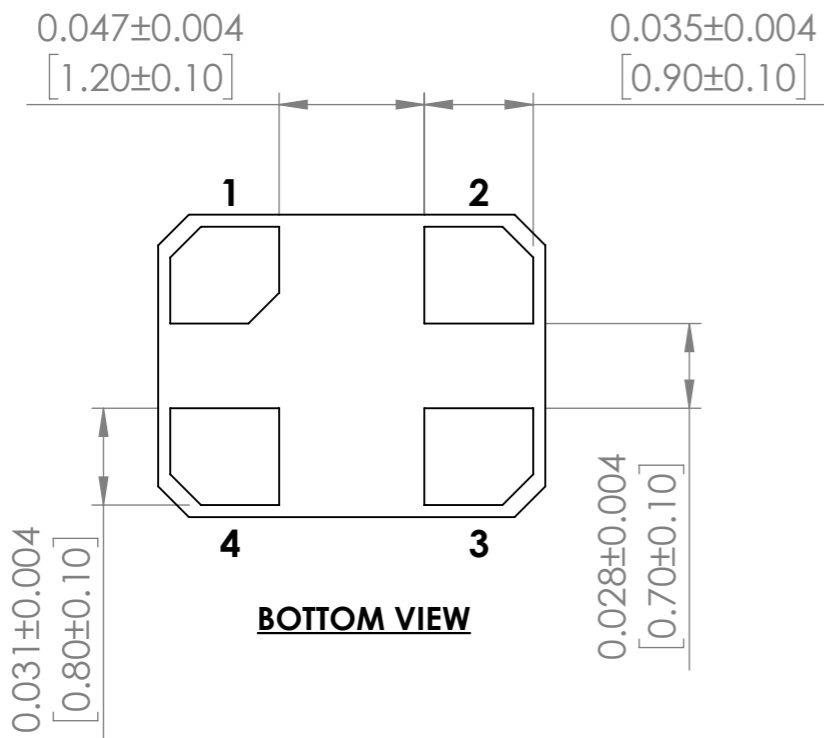

**TOP VIEW**

**SIDE VIEW**

**BOTTOM VIEW**

**TABLE 2**

Height (mm)	
ABM8	0.80 max
ABM81	0.65+/-0.05
ABM82	0.60+/-0.10

**Recommended Land Pattern**

**TOP VIEW**

**DIMENSIONS: INCHES[MM]**

**TOP PACKAGE MARKING IS FOR ILLUSTRATION PURPOSES ONLY**

DO NOT SCALE DRAWING		REVISION -	
5101 Hidden Creek Lane, Spicewood Texas-78669			
TITLE:		SMD Crystal	
DWG NO.:		ABM8	A3
SCALE: 16:1		SHEET 1 OF 1	